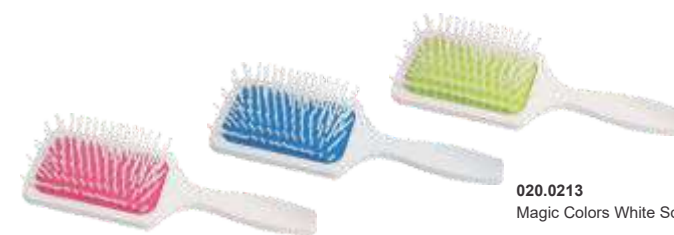

## Corpus Magic Colors Brushes Line

With straight and smooth lines that facilitate handling, ABS plastic body, sturdy and soft rubber, non-loosening pins.

020.0212  
Magic Colors Black Square

020.0222  
Magic Color Black Oval