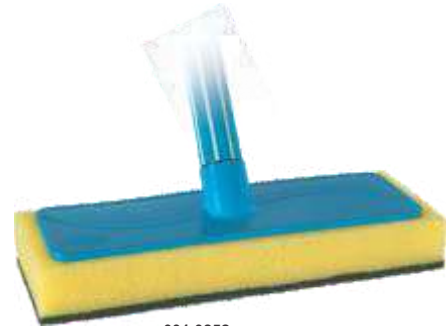

001.0763
Esfrelux Double Face Sponge with 2 pcs

001.0852
Esfrelux Easy Cleaning Sponge 12 x 1