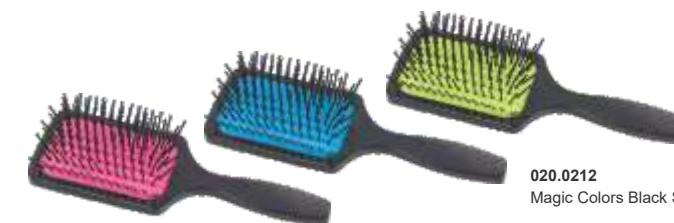

CLASSIC

For semi-professional use

Corpus Bellatrix Brushes Line

Available in different vibrant colors and prints.

Code	Product	EAN 13	DUN 14	Box Amount	Type of Pack	External Dim. CxLxA (cm)	NetWeight kg	GrossWeig. kg	Product Dim. CxLxA (cm)
020.0211	BellatrixSquareRacket	7898546722110	17898546722117	6x1	CardboardBox	19x14x31	0,654	0,826	26x8x4
020.0221	BellatrixOvalRacket	7898546722219	17898546722216	6x1	CardboardBox	29x20x9	0,534	0,684	26x8x4
020.0231	BellatrixOblongRacket	7898546722318	17898546722315	6x1	CardboardBox	22x14x29	0,468	0,647	25x6x3
020.0311	BellatrixJumboSkeleton	7898546723117	17898546723114	6x1	CardboardBox	27x3x22	0,504	0,647	24x7x3
020.0321	BellatrixRectangularSkeleton	7898546723216	17898546723213	6x1	CardboardBox	17x12x29	0,450	0,583	24x5x3

Corpus Magic Colors Brushes Line

With straight and smooth lines that facilitate handling, ABS plastic body, sturdy and soft rubber, non-loosening pins.