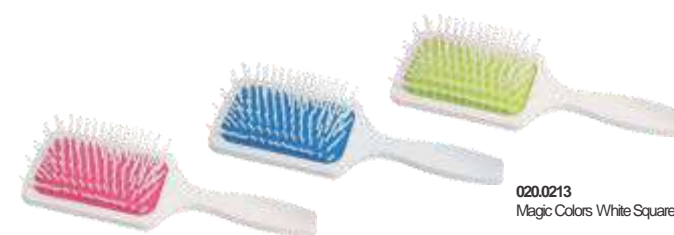

Corpus Magic Colors Brushes Line

With straight and smooth lines that facilitate handling, ABS plastic body, sturdy and soft rubber, non-loosening pins.

020.0212
Magic Colors Black Square

020.0222
Magic Color Black Oval