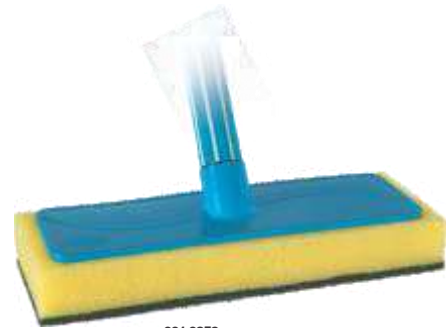

001.0763
Esfrelux Double Face Sponge with 2 pcs

001.0852
Esfrelux Easy Cleaning Sponge 12 x 1